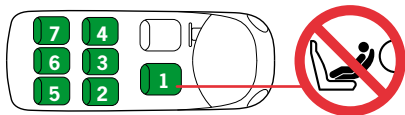

This child seat is suitable for fixing into the seat positions of the cars listed below, providing approved ISOfix points are fitted and available and the car manual does not forbid the installation of this type of child seat. Seat positions in other cars may also be suitable to accept this child restraint, however we have not yet tested that combination of car and child seat. If in doubt, consult either BeSafe or the retailer. For updated carlist see: www.besafe.com
ISOfix anchorage in the passenger seat (position 1) are normally offered as option, so depending on the model this position can be available or not. Vehicle seat positions marked with * can have a storage compartment in front of the vehicle seat.

If the support leg would be positioned on a storage compartment in front of the seat, you must follow the car manufacturer's instructions regarding how to handle the storage compartment. When the floor under the floor support is insufficient to hold the forces you can not use this child seat in this position of the car.

BeSafe recommends to test the installation of this child seat in all vehicle seat positions which are intended to be used and check installation, available space in the vehicle and position of the child, to verify if this child seat is acceptable for your situation.

! Notice: DO NOT use on a passenger seat fitted with activated frontal airbag.